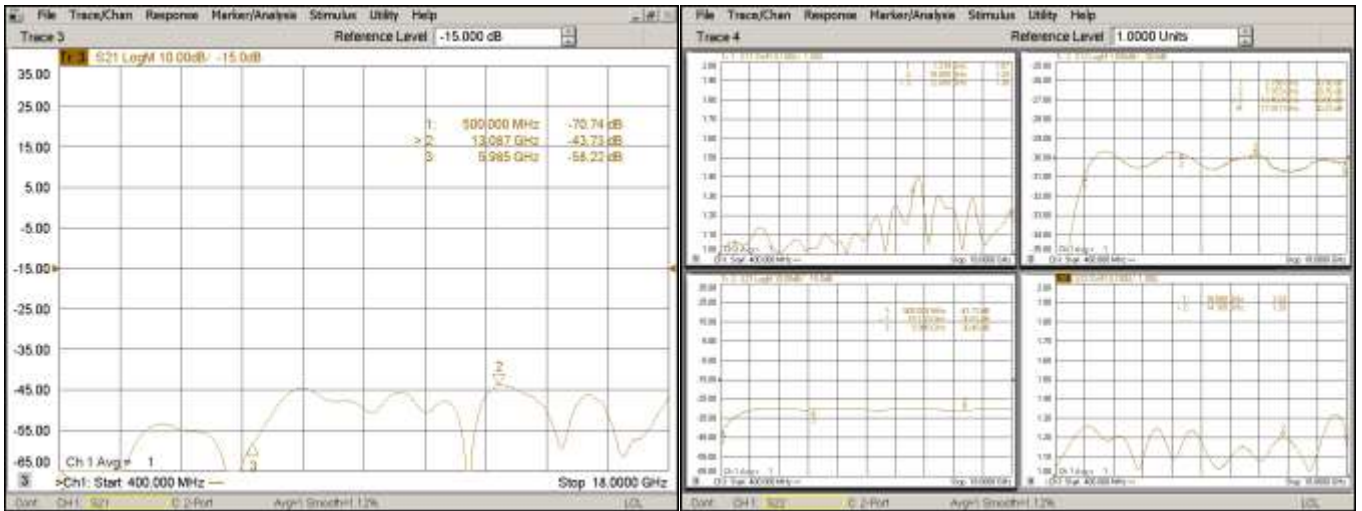

成都利德尔科技有限公司 ChengDu Leader Microwave Technology Co.,Ltd

电话: 028-65199117 传真: 028-65199116

<http://www.leadmichrowave.com> sales@leader-mw.com

TEL: +86-28-65199117 FAX: +86-28-65199116

Add: 中国 成都市成华区华翰路 89 号 610000

No.89,Huahan Road, chenghua Zone Chengdu, Sichuan China Zip Code:610000