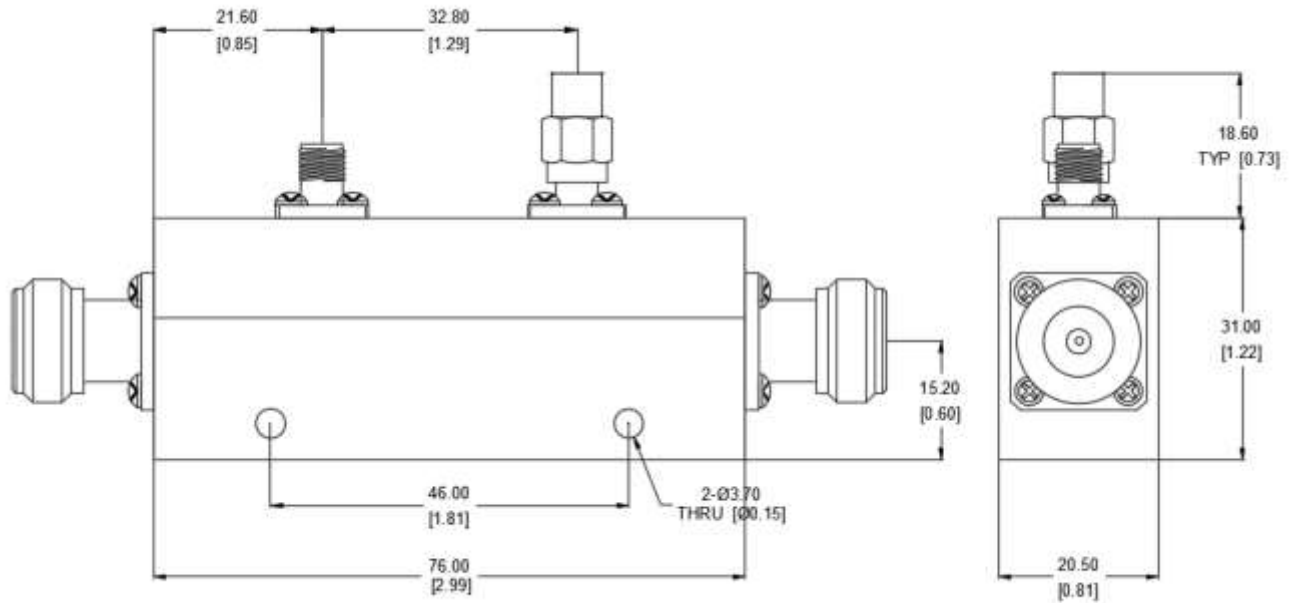

Product: High power Coupler

Part Number: LDC-4/12-30N-600W

Specification					
No.	Parameter	Minimum	Typical	Maximum	Units
1	Frequency range	4	-	12	GHz
2	Nominal Coupling		30		dB
4	Insertion Loss			0.3	db
5	Coupling Accuracy	-	-	± 1.5	dB
6	Coupling Sensitivity to Frequency	± 1	-		dB
7	Directivity:	12			dB
8	VSWR	-	-	1.35	-
9	Power			600	W cw
10	Operating Temperature Range	-40	-	+85	°C
11	Impedance	-	50	-	Ω
12	Connecter	N-F			
13	Preferred finish	Black/Sliver/yellow/green			

No.89,Huahan Road, chenghua Zone Chengdu, Sichuan China Zip Code:610000

Outline Drawing:

All Dimensions in mm

Outline Tolerances $\pm 0.5(0.02)$

Mounting Holes Tolerances $\pm 0.2(0.008)$

All Connectors: N-Female