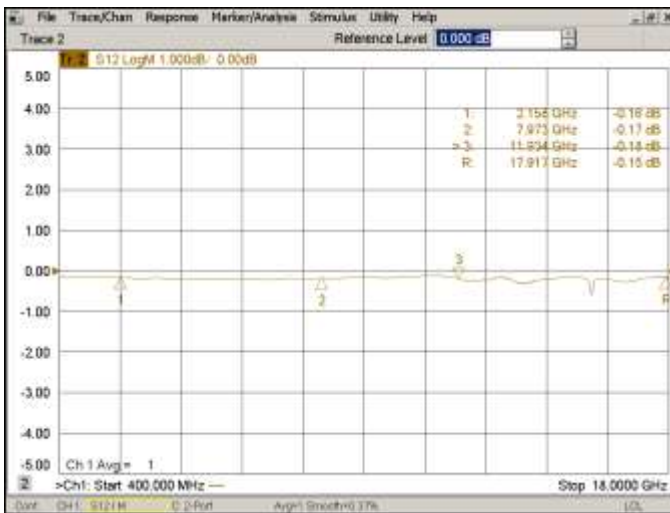

成都利德尔科技有限公司 ChengDu Leader Microwave Technology Co.,Ltd

电话: 028-65199117 传真: 028-65199116

<http://www.leadmichrowave.com> sales@leader-mw.com

TEL: +86-28-65199117 FAX: +86-28-65199116

Add: 中国 成都市成华区华翰路 89 号 610000

No.89,Huahan Road, chenghua Zone Chengdu, Sichuan China Zip Code:610000